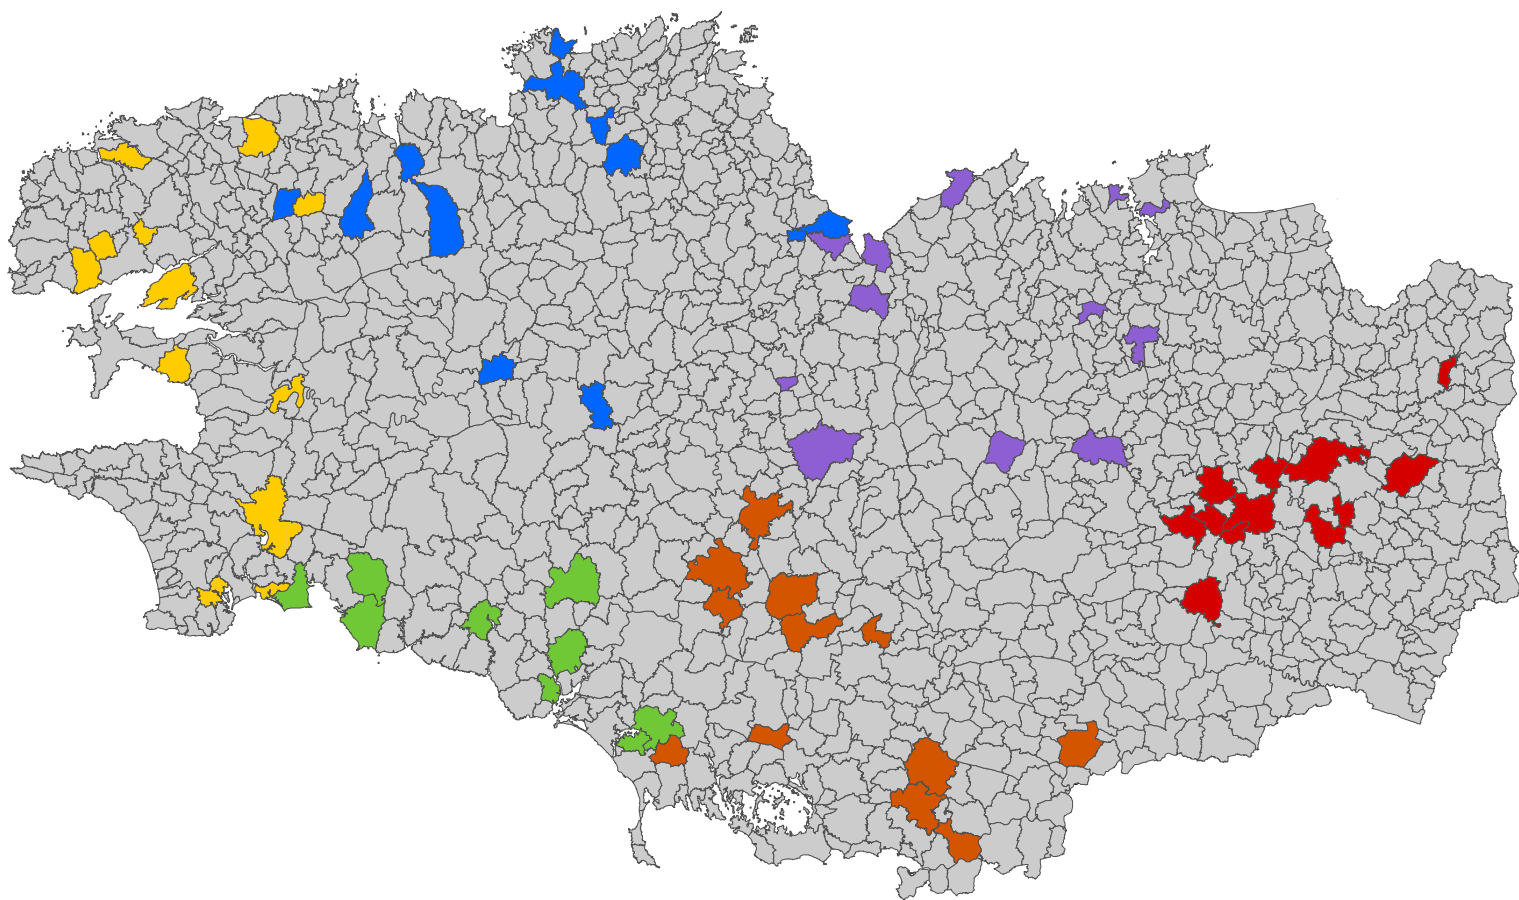

Projets Groupes DHR Saison 2013-2014

POULE A
GOUESNOU FC
GUILERS AS
LANDI F.C.
LANHOUARNEAU PLOUONEVEZ FC
LANNILIS SC
PLOUZANE ATHLETIC C. F. 2
PLOUGASTEL FC
CHATEAULIN F.C.
TELGRUC S/MER AS
QUIMPER KERFEUNTEUN F. C. 2
PONT L'ABBE FC
BENODET GOUESNACH FC ODET

POULE B
BODILIS / PLOUGAR FC
MORLAIX SC 2
ST THEGONNEC ES
PLOUGONVEN JU
CARHAIX DC
CAVAN JS
TREMUSON AS
BEGARD CS
PERROS LOUANNEC US
PLERIN FOOTBALL CLUB
ROSTRENEN F. C.
SERVEL LANNION AS

POULE C
ST BRIEUC GINGLIN CESSON AS
ERQUY US
EVSPAN STADE
QUESSOY US
TRELIVAN AS
UZEL MERLEAC AS
TREMORL US
LOUDEAC OSC
HILLION ST-RENE AS
DINARD FC
MONTAUBAN OC
ST JOUAN DES GUERETS US

POULE D
SERVON CS
VAL D'IZE US
PACE CO
BETTON CS
GUICHEN FC 2
MORDELLES US
NOYAL BRECE F.C.
RENNES ESPERANCE FC
ST JACQUES FOOT AS
LE RHEU SC
LIFFRE US
LECOUSSE ESPERANCE AS

POULE E
BAINS S/OUST CADETS
BIGNAN CS
GUENIN SP.
NOYAL PONTIVY MOUTONS BLANCS
PONT MARZAN GARDE
MOREAC GARDE ST CYR
PLESCOP ES
PLUMELIAU CS
QUESTEMBERG BO
PLOEMEL ES
CRUGUEL AS
NOYAL MUZILLAC JF

POULE F
FOUESNANT US
MELGVEN AS
CONCARNEAU US 3
QUIMPERLE US
BELZ BELUGAS AS
LOCOAL MENDON HERMINE
LORIENT FC 56 3
LORIENT FOLCLO
LORIENT SP.
LORIENT VIGILANTE F.L. KERYADO
PLOUAY FC
CAUDAN SP.F.